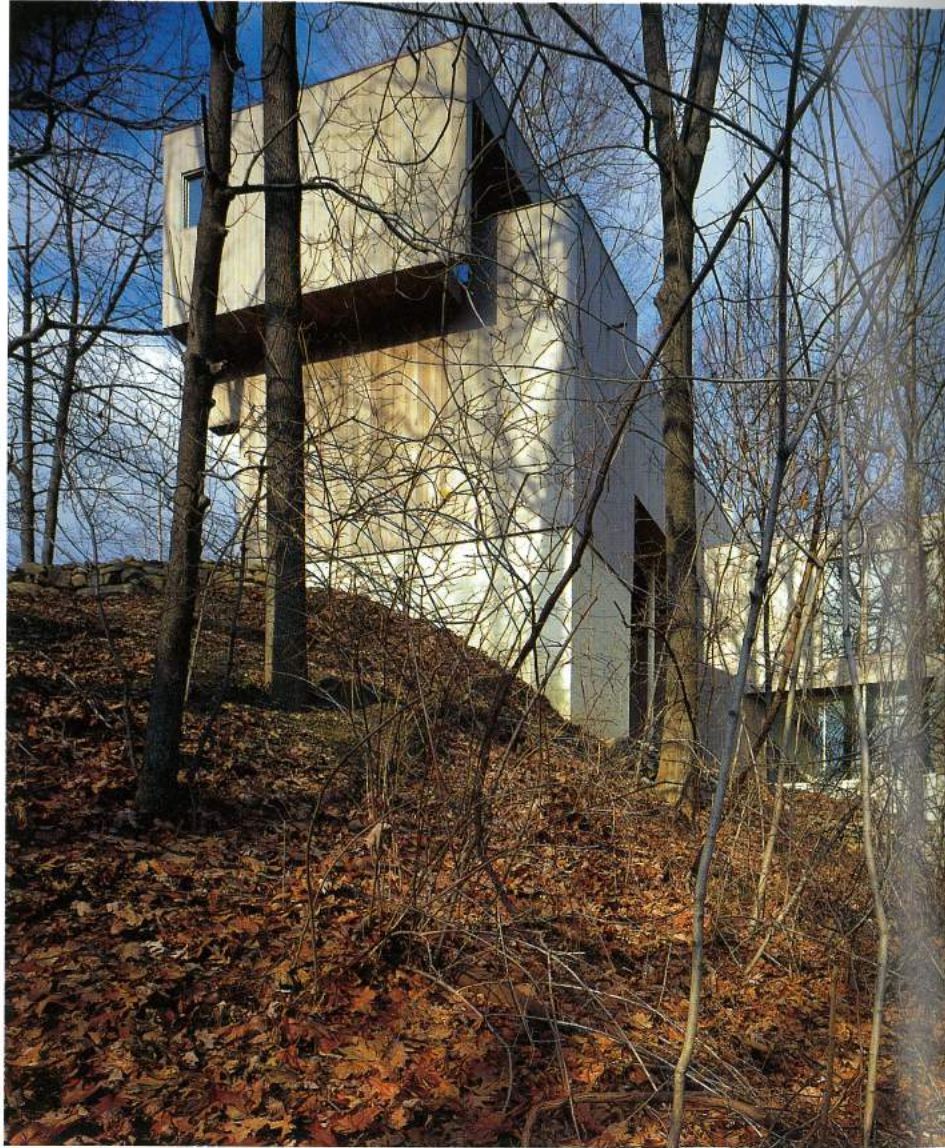

A photograph of a modern residential building with a courtyard, overlaid with a blue scribbled pattern. The building features a mix of brick and concrete, with a central courtyard containing a large tree and a staircase. The overall color palette is dominated by warm, golden-brown tones from the lighting, with the blue scribbles providing a contrasting visual element.

# John Ciardullo Associates Architecture and Society

By Maggie Kinser Hohle

Edizioni Press

Above:  
From the living  
room a view leads  
through the  
breezeway to  
the front yard.

Drawing:  
Isometric

Above:  
Living and family  
room windows  
face south, allowing  
for passive solar  
heating.