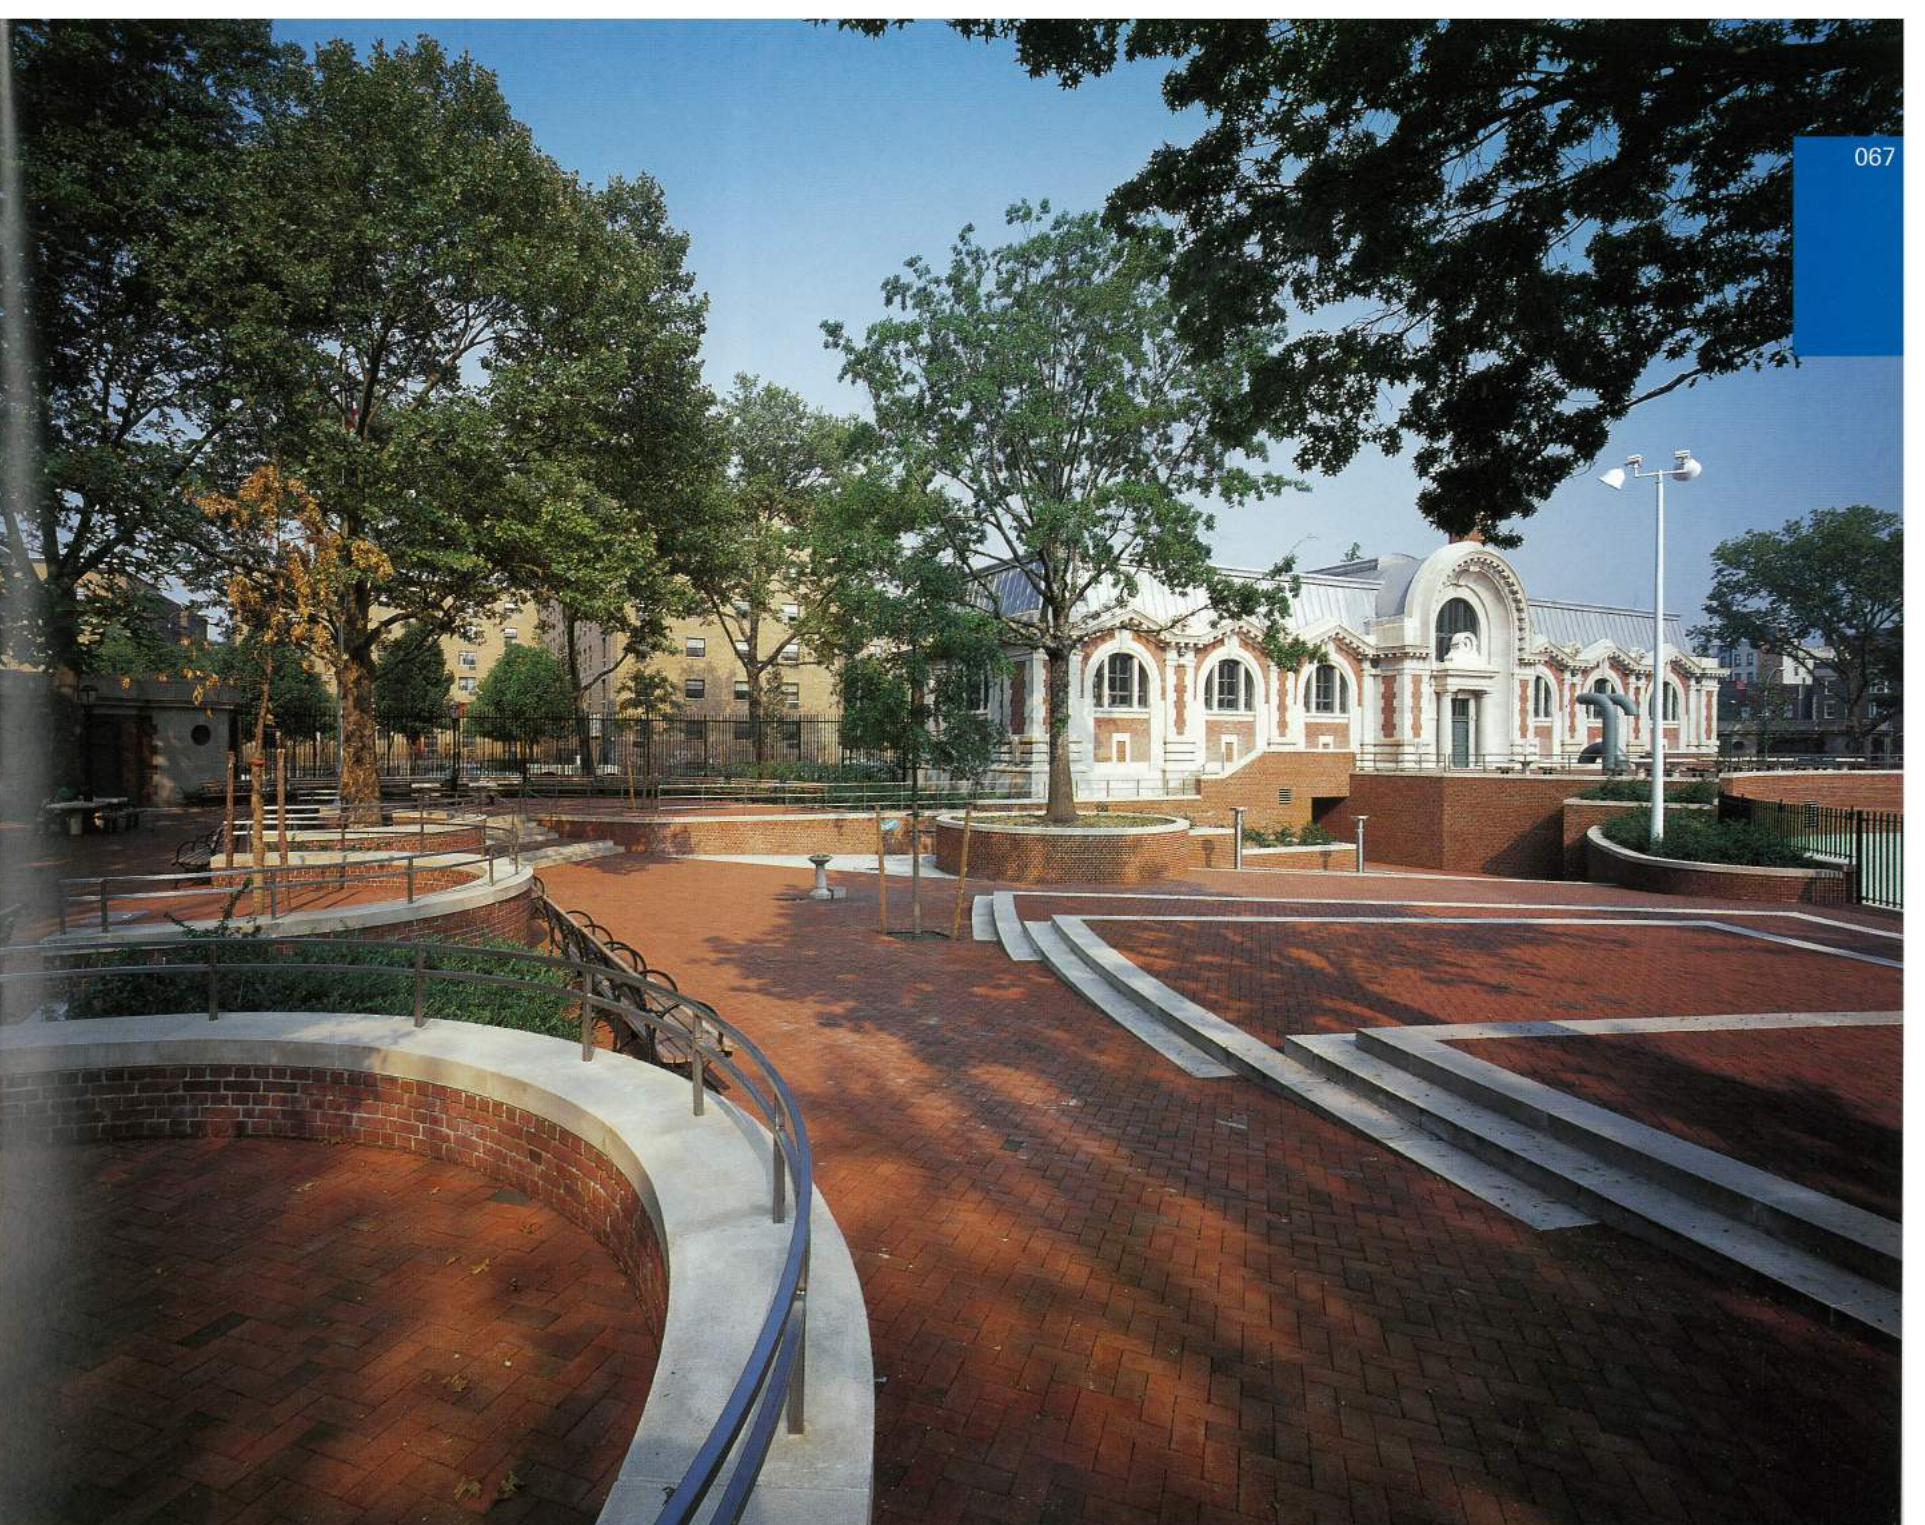

A photograph of a modern residential building with a courtyard, overlaid with a blue scribbled pattern. The building features a mix of brick and concrete, with a central courtyard containing a large tree and a staircase. The overall color palette is dominated by warm, golden-brown tones from the lighting, with the blue scribbles providing a contrasting visual element.

# John Ciardullo Associates Architecture and Society

By Maggie Kinser Hohle

Edizioni Press

Above:  
From the living  
room a view leads  
through the  
breezeway to  
the front yard.

Drawing:  
Isometric

Above:  
Living and family  
room windows  
face south, allowing  
for passive solar  
heating.

**Above:**  
A terrace expands  
from the living room  
and kitchen.